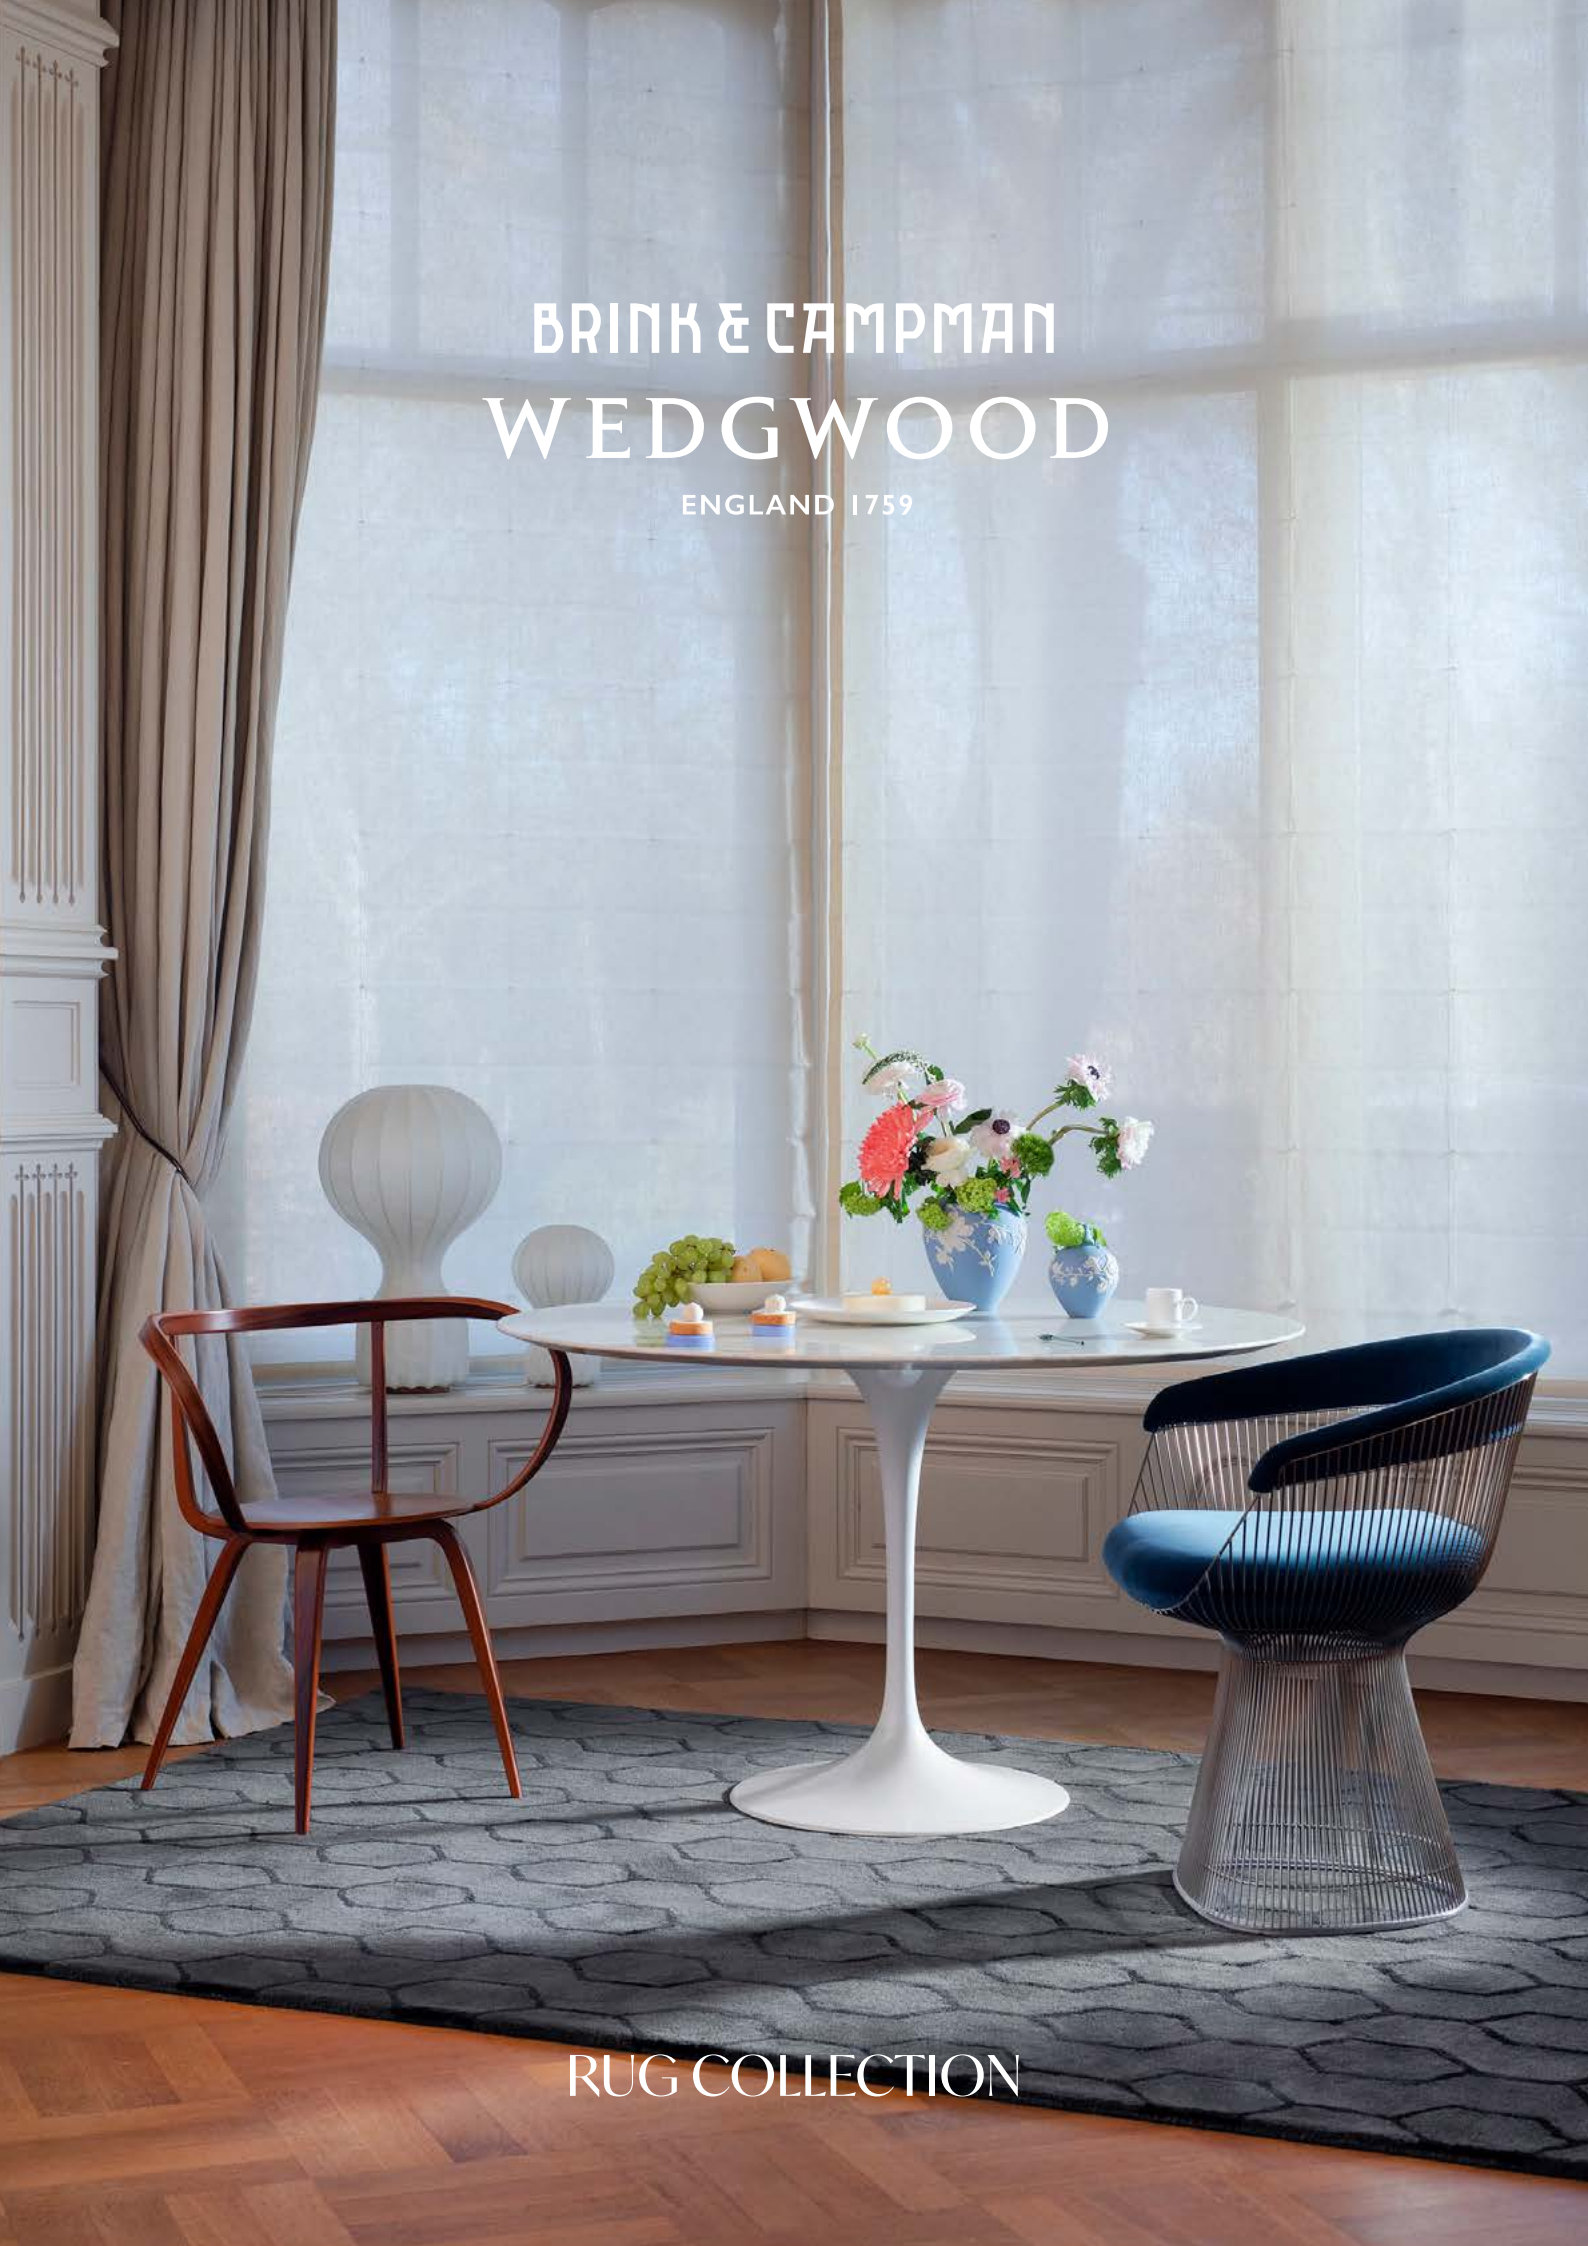

BRINK & CAMPMAN
WEDGWOOD
ENGLAND 1759

RUG COLLECTION

WEDGWOOD

Wedgwood is a global home and luxury lifestyle brand whose 250 year heritage is characterised by its commitment to producing iconic collections for the home. The company dates back to 1759 when Josiah Wedgwood, aged just 29, founded his now famous pottery in the Ivy House works in Burslem, Staffordshire.